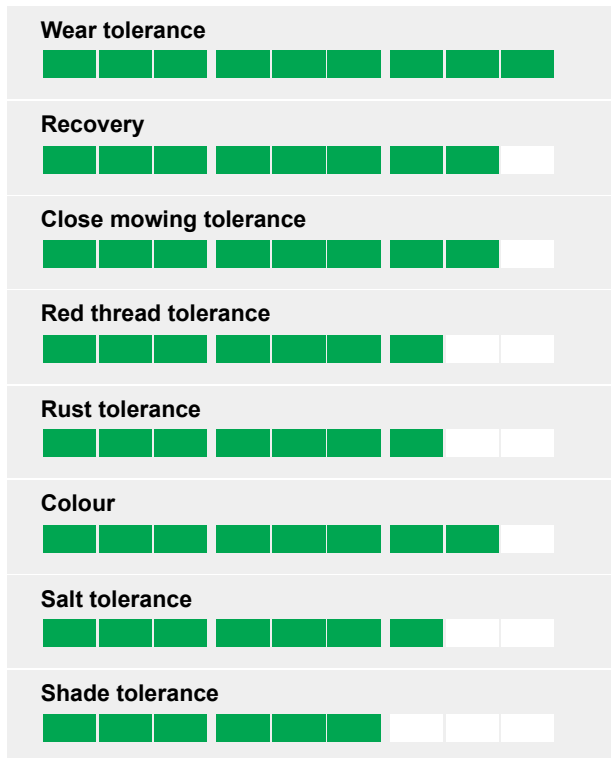

Ratings

%	Cultivar	S
20%	PLATINUM	P
40%	MELBOURNE	P
40%	GLADYS	P

Pack Size: 10kg & 20kg
Sowing Rate: 35-50g/m²
Cutting Height: 5mm